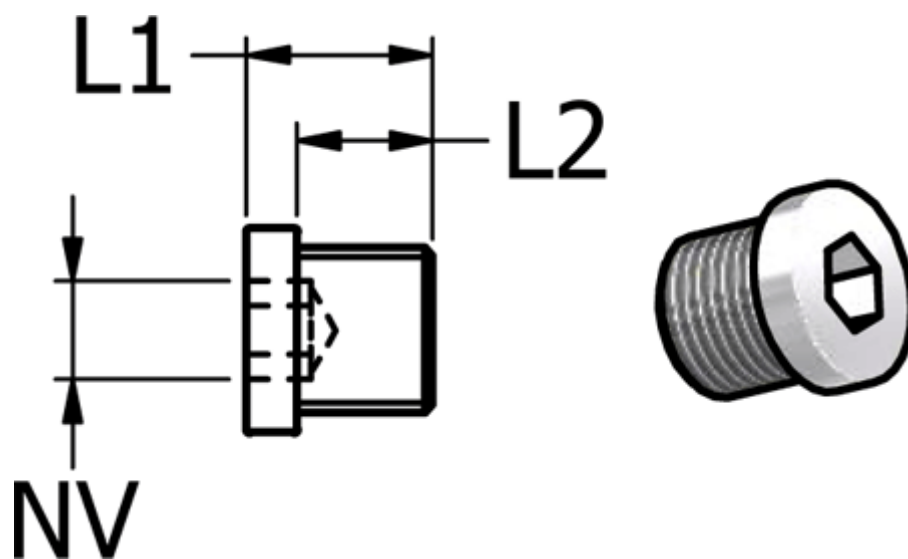

Article number: 58625292ES

Description: Stainless plug 252.92-ES, external thread G 1/4"
with internal hexagon

Measures

L1 = 13

L2 = 10

NV = 6